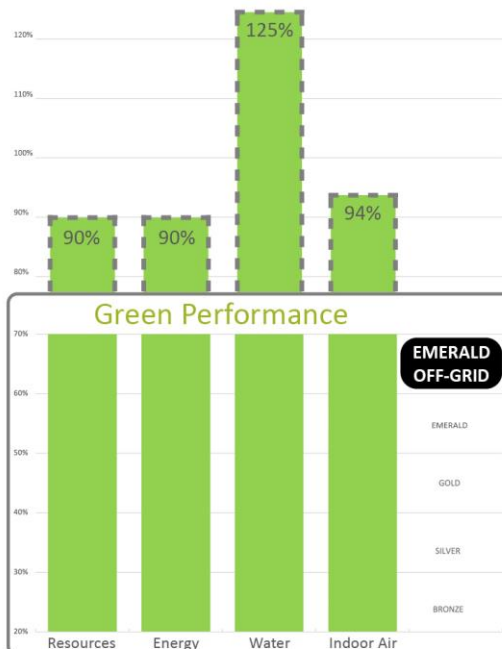

Certified GREEN RV CHECKLIST

v2020

Resource Efficiency

Points Available	Points Claimed
10	10
5	5
5	5
5	1
5	3
5	5
10	4
2	
10	10
3	3
3	3
3	
5	5
Additional:	10
71 Points available	64 90%

Energy Efficiency

Points Available	Points Claimed
20	19.5
5	5
2	2
3	3
10	10
10	10
3	2
2	2
2	2
15	15
2	2
2	
5	
81 Points Available	73 90%

Water Efficiency

30	30
5	
5	
5	
15	
5	5
2	2
3	3
Other:	10
40 Points available	50 125%

Indoor Air Quality

MANDATORY: All wood materials are CARB 2 compliant

16	6
N/A	
2	
2	
2	
2	
3	3
10	10
40	45
9	9
3	3
81 Points available	76 94%

RVs must achieve a minimum percentage of points in each category to achieve certification. (20% - Bronze, 30% - Silver, 40% - Gold, 50% - Emerald)